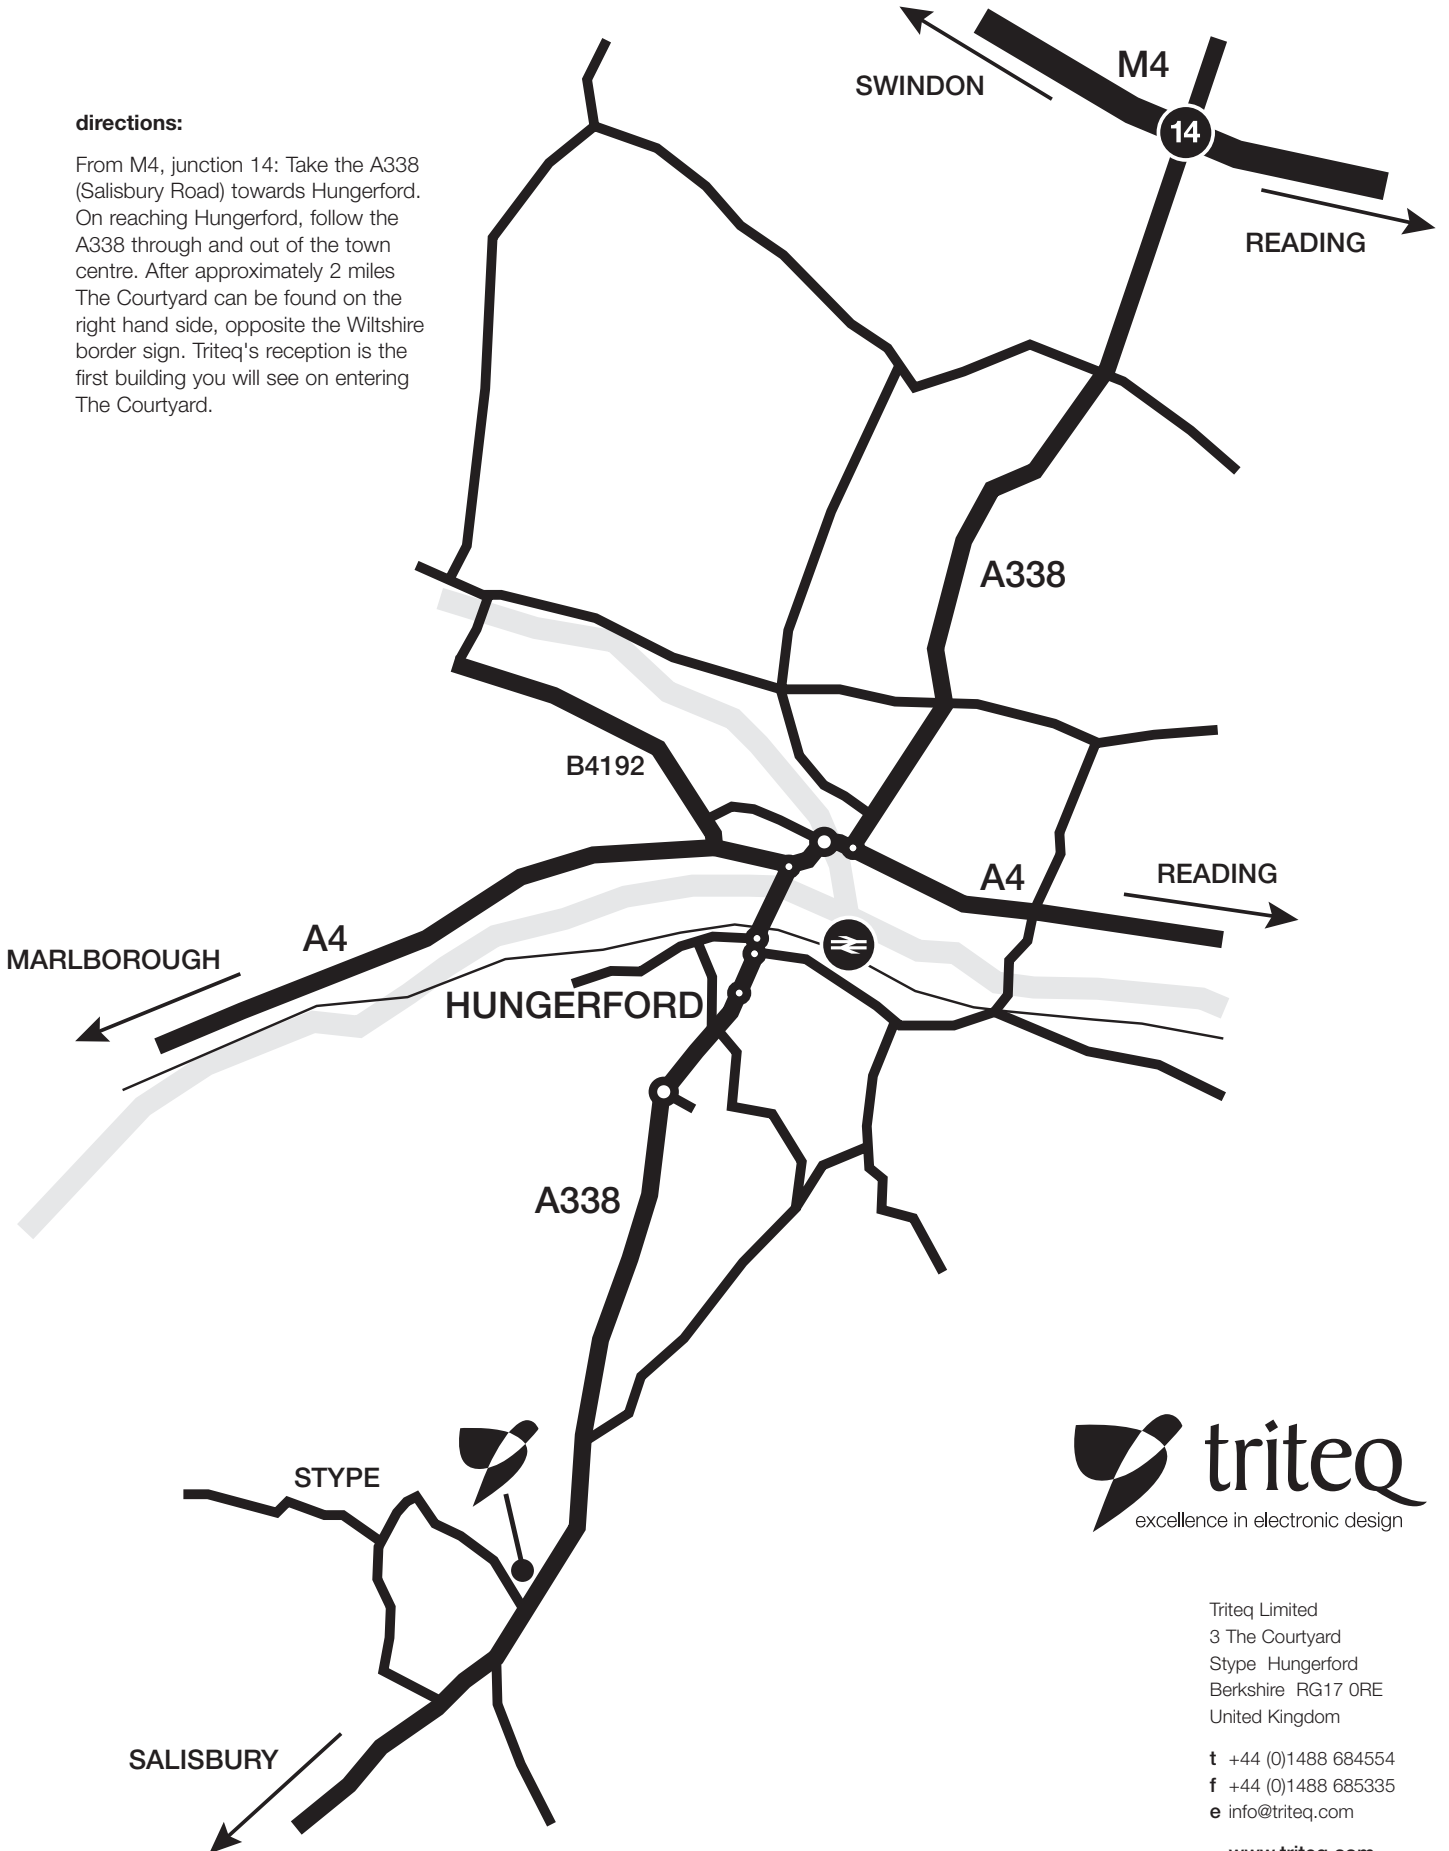

directions:

From M4, junction 14: Take the A338 (Salisbury Road) towards Hungerford. On reaching Hungerford, follow the A338 through and out of the town centre. After approximately 2 miles The Courtyard can be found on the right hand side, opposite the Wiltshire border sign. Triteq's reception is the first building you will see on entering The Courtyard.